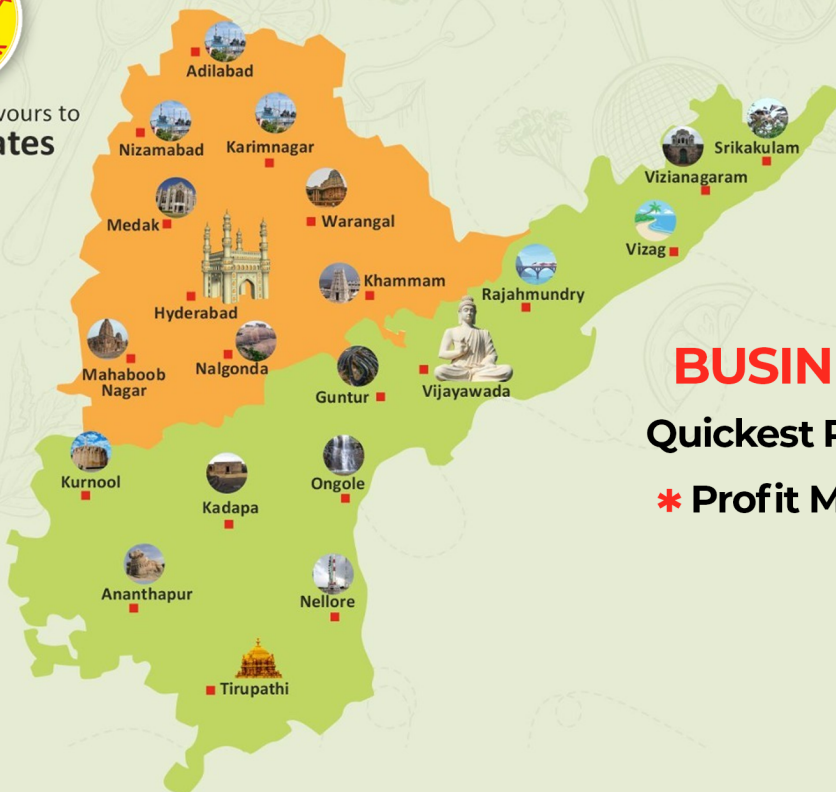

20 + variety of quickly made **snacks** with same allotted man power

Expanding the flavours to **Telugu States**

BUSINESS BENEFITS

Quickest ROI - 6 to 8 Months

*** Profit Margin : 40% to 70%**

   / Tea Park www.teapark.co.in